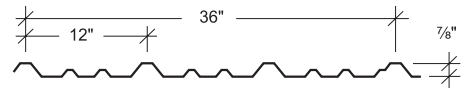

5V Crimp

Perma-Clad®

Slimline®

Stormproof®

WeatherSafe®

Project: **McCALL RESIDENCE**

SLIMLINE® in
IVY GREEN

Envision and create your new metal roofing project at metaldepots.com/colorvisualizer