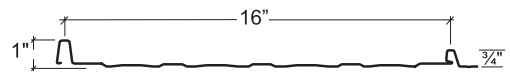

Corrugated

5V Crimp

Perma-Clad®

Slimline®

Stormproof®

WeatherSafe®