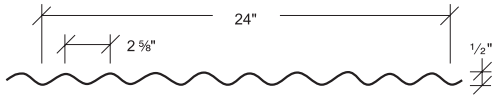

LIGHT STONE*

CLAY

POLAR WHITE

VINTAGE WHITE

Project: SCHRAW RESIDENCE

SLIMLINE® in COBALT BLUE

Final color selection should be made from metal color chips.

Corrugated