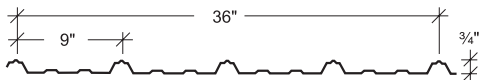

5V Crimp

Perma-Clad®

Slimline®

Stormproof®

WeatherSafe®

Project: **McCALL RESIDENCE**

SLIMLINE® in
IVY GREEN

Envision and create your new metal roofing project at metaldepots.com/colorvisualizer