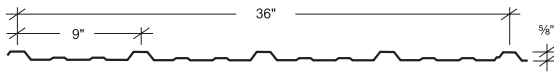

Perma-Clad®