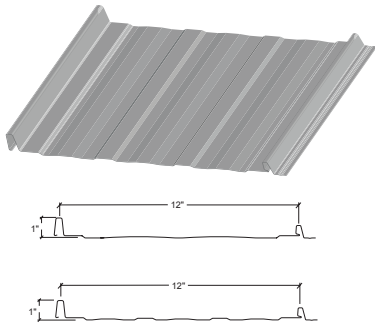

Raising Roofing Standards Since 1908

SL-16

The SL-16® roof panel system offers a sleek contemporary profile, installed with concealed fasteners, making it ideal for residential applications. SL-16® panels are available with striations or striations and minor ribs. The SL-16® panel cannot be end lapped and must be installed over a solid, waterproofed deck when used as a roof panel.