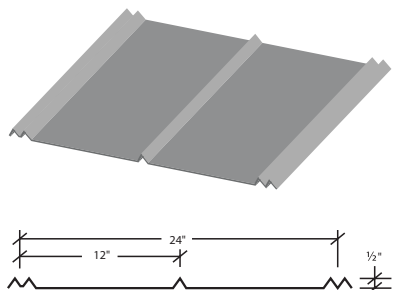

Applications: Roof
Coverage Width: 24"
Rib Spacing: 12" on Center
Rib Height: ½"
Minimum Slope: 3:12
Panel Attachment: Exposed Fastening System
Gauges: 32, 29 (standard); 26 (optional)
Finishes: Smooth (standard)
Coatings: Galvalume Plus®, Signature® 200, G-40 Galvanized