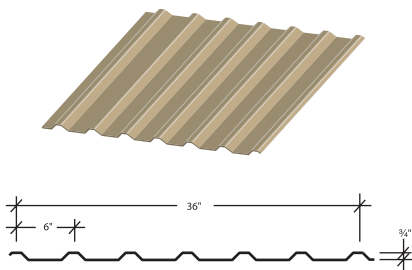

Applications: Roof and Wall
Coverage Width: 36"
Rib Spacing: 6" on Center
Rib Height: ¾"
Minimum Slope: 1:12
Panel Attachment: Exposed Fastening System
Gauges: 26 (standard); 22, 24 and 29 (optional)
Finishes: Smooth (standard); Embossed (optional)
Coatings: Galvalume Plus®, Signature® 200, Signature® 300

5V Crimp®

5V Crimp® is a popular aesthetically-pleasing solution for residential applications. The 5V Crimp® panel is one of the oldest, and most trusted, in the industry. The low-rib, exposed fastener panel requires a solid roof deck with a waterproof membrane.