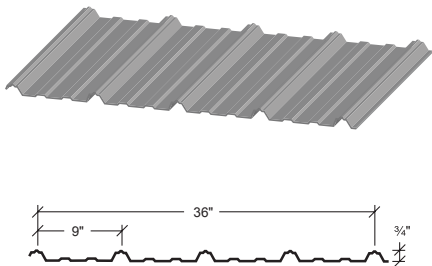

Applications: Roof and Wall
Coverage Widths: 36"
Rib Spacing: 9" on center
Rib Height: ¾"
Minimum Slope: 3:12
Panel Attachment: Exposed Fastening System
Gauges: 29 (standard); 26 (optional)
Finishes: Smooth (standard); Embossed (optional)
Coatings: Galvalume Plus®, Signature® 200