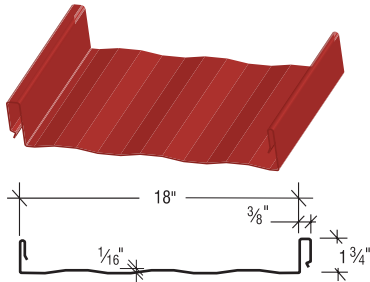

LokSeam®

A snap-together standing seam, concealed fastener roof system, LokSeam® panels are available in 12-inch, 16-inch and 18-inch widths. Available in a wide variety of colors including metallic, this profile adds beauty and longevity to your home. LokSeam® panels can be installed over open framing or a solid substructure and are capable of transitioning from roof to fascia with the use of a rib cover. LokSeam® does not require a solid substructure for support.

Application: Roof

Coverage Widths: 12", 16" and 18"

Minimum Slope: 3:12

Panel Attachment: Concealed Fastening System, Standard and UL 90 Clips

Gauges: 24 (standard); 22 (12", 16", 18") and 26 (12") (optional)

Finishes: Striated (standard); Embossed Striated (optional)

Coatings: Galvalume Plus®, Signature® 200, Signature® 300, Signature® 300 Metallic

Rustic Trail

The Rustic Trail panel is the ultimate roofing panel for innovative builders who choose the beautifully weathered look of rusted steel. Designed to naturally oxidize, the Rustic Trail Panels provide a picturesque western look for that home owner who wants to stand out.