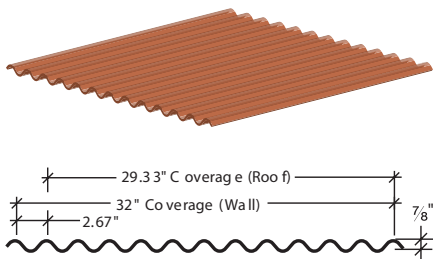

LokSeam®

A snap-together standing seam, concealed fastener roof system, LokSeam® panels are available in 12-inch, 16-inch and 18-inch widths. Available in a wide variety of colors including metallic, this profile adds beauty and longevity to your home. LokSeam® panels can be installed over open framing or a solid substructure and are capable of transitioning from roof to fascia with the use of a rib cover. LokSeam® does not require a solid substructure for support.

Application: Roof

Coverage Widths: 12", 16" and 18"

Minimum Slope: 3:12

Panel Attachment: Concealed Fastening System, Standard and UL 90 Clips

Gauges: 24 (standard); 22 (12", 16", 18") and 26 (12") (optional)

Finishes: Striated (standard); Embossed Striated (optional)

Coatings: Galvalume Plus®, Signature® 200, Signature® 300, Signature® 300 Metallic

Rustic Trail

The Rustic Trail panel is the ultimate roofing panel for innovative builders who choose the beautifully weathered look of rusted steel. Designed to naturally oxidize, the Rustic Trail Panels provide a picturesque western look for that home owner who wants to stand out.