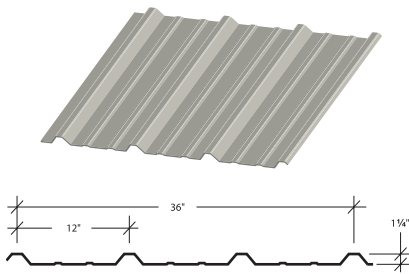

Applications: Roof and Wall
Coverage Width: 36"
Rib Spacing: 12" on Center
Rib Height: 1/4"
Minimum Slope: ½:12
Panel Attachment: Exposed Fastening System
Gauges: 26 (standard); 22, 24 and 29 (optional)
Finishes: Smooth (standard); Embossed (optional)
Coatings: Galvalume Plus®, Signature® 200, Signature® 300

PBU

PBU can be installed directly over purlins or joists. PBU offers the versatility of being used in both vertical and horizontal applications to give designers a contemporary appearance for their building project. PBU is recommended for 1:12 or greater roof slopes.