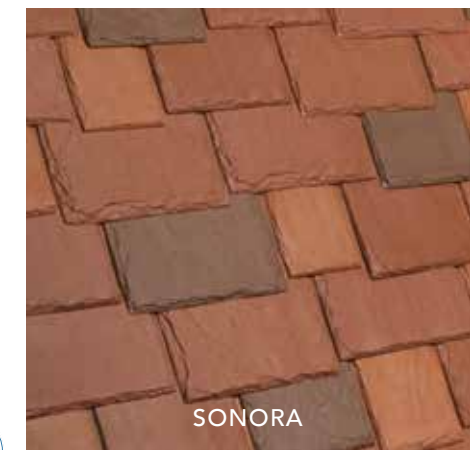

MULTI-WIDTH SLATE

MULTI-WIDTH SLATE
EUROPEAN

A perfect match.

The picture of elegance. DaVinci's Multi-Width Slate delivers the highest levels of beauty without the typical challenges of a natural slate roof. Our tiles are engineered to be lighter, to resist impact and to maintain their color longer. It's hard to beat Mother Nature, but DaVinci has done it.

MULTI-WIDTH
SLATE

EVERGREEN