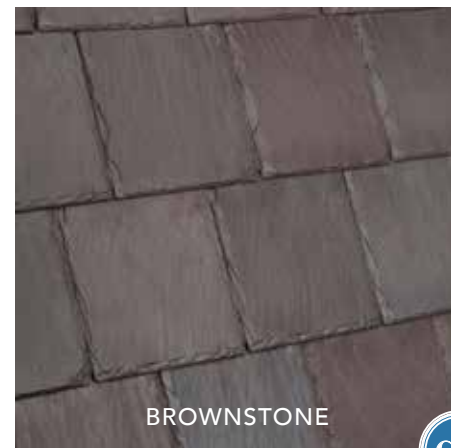

BELLAFORTÉ SLATE

BELLAFORTÉ SLATE
SLATE GRAY

DALLAS, TEXAS

From softball-sized hail and tornadoes to extended stretches of scorching 100°+ days, "The Big D" poses all manner of challenges for roofing materials.

*The look will amaze you.
The price might surprise you.*

Designed to reduce material costs, Bellaforté puts the look of slate within reach, and with it the premium aesthetics and performance that asphalt shingles can only dream about.

With DaVinci Bellaforté, the look of slate may be more attainable than you think.