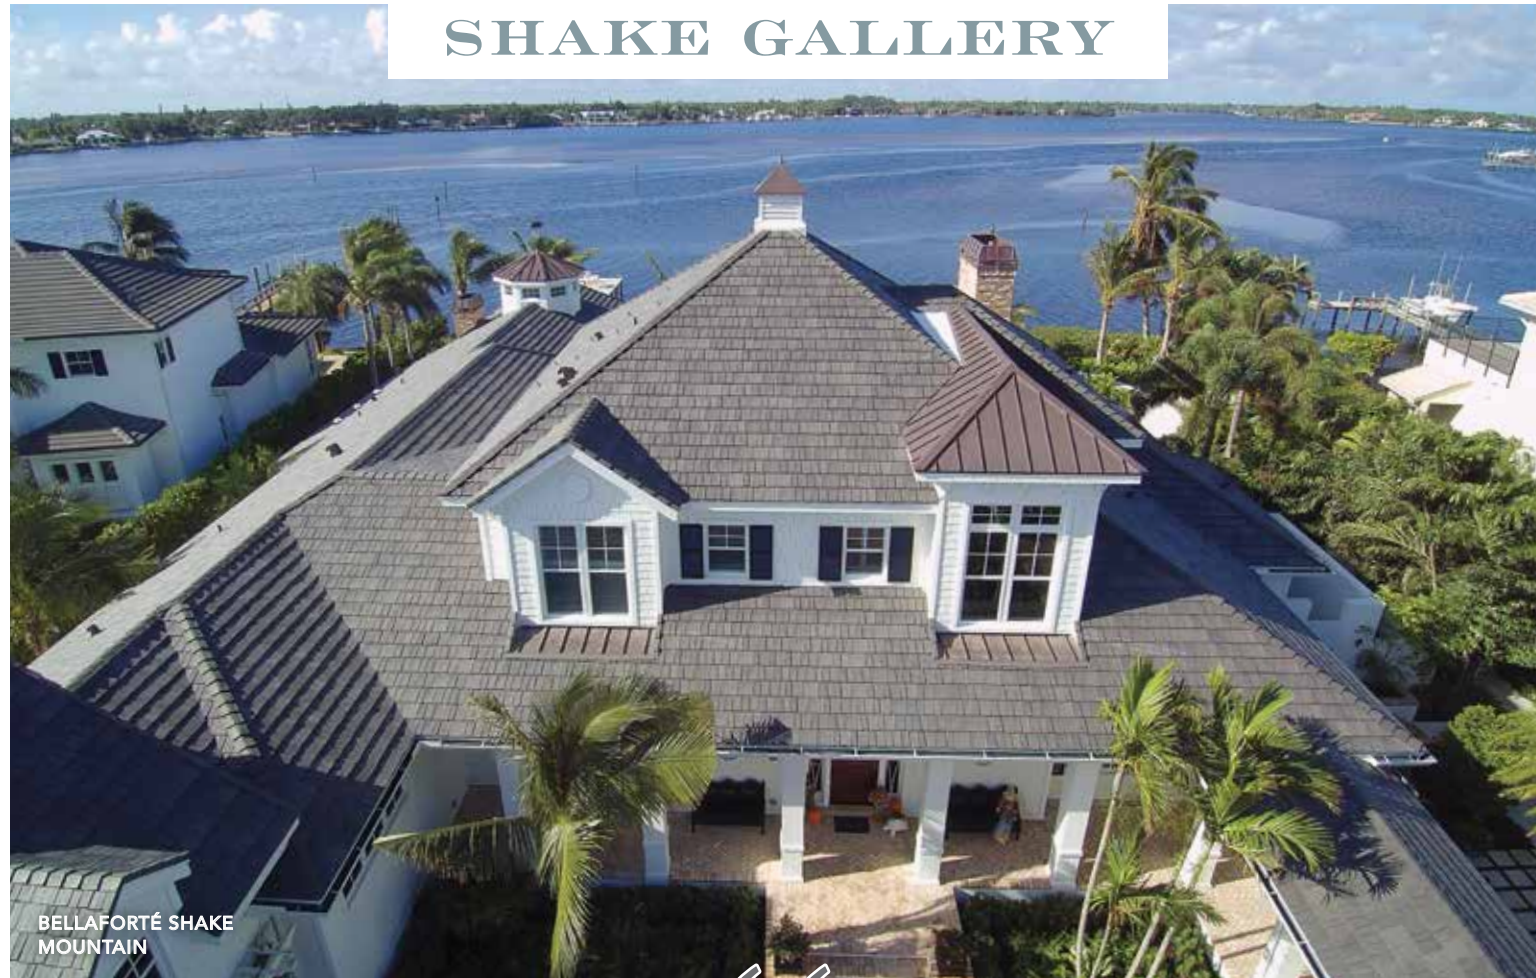

SHAKE GALLERY