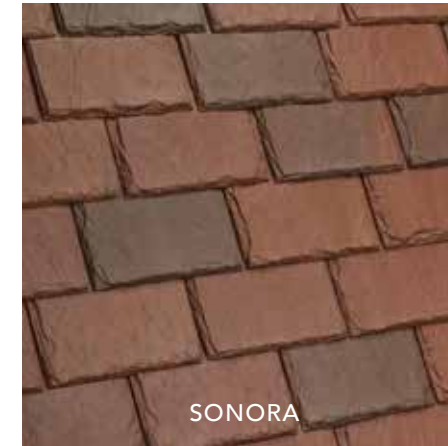

SINGLE-WIDTH SLATE

OKLAHOMA CITY, OKLAHOMA

Welcome to Tornado Alley! In addition to being in one of the most tornado-prone regions in the world, OKC endures frequent hail, snow and periods of strong sunlight.

It feels right.

Some homes were created with the promise of a slate roof in mind. DaVinci's Single-Width Slate delivers on that promise with its astonishing versatility. Our single-width tile construction streamlines installation but still enables the flexibility of straight or staggered appearances.

SINGLE-WIDTH
SLATE

— COOL ROOF —

SINGLE-WIDTH SLATE