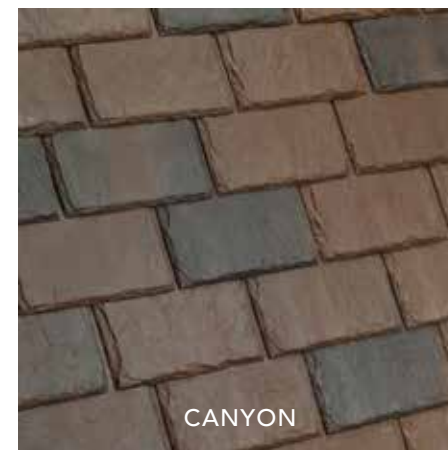

SINGLE-WIDTH
SLATE

BROWNSTONE

SONORA

EUROPEAN

CANYON

SLATE BLACK

SLATE GRAY

EVERGREEN