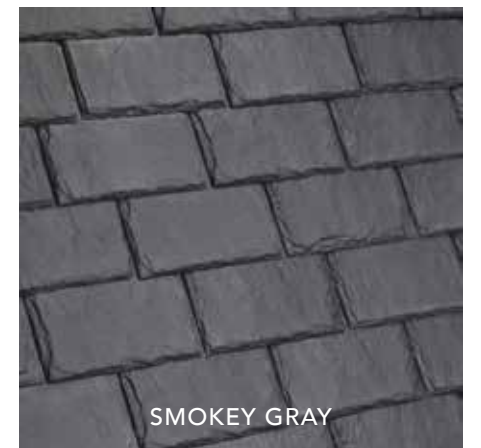

SINGLE-WIDTH
SLATE

BROWNSTONE

SONORA

EUROPEAN

CANYON

SLATE BLACK

SLATE GRAY

EVERGREEN

CASTLE GRAY

SMOKEY GRAY

— COOL ROOF —

SINGLE-WIDTH SLATE

BELLAFORTÉ SLATE

BELLAFORTÉ SLATE
SLATE GRAY

DALLAS, TEXAS

From softball-sized hail and tornadoes to extended stretches of scorching 100°+ days, "The Big D" poses all manner of challenges for roofing materials.