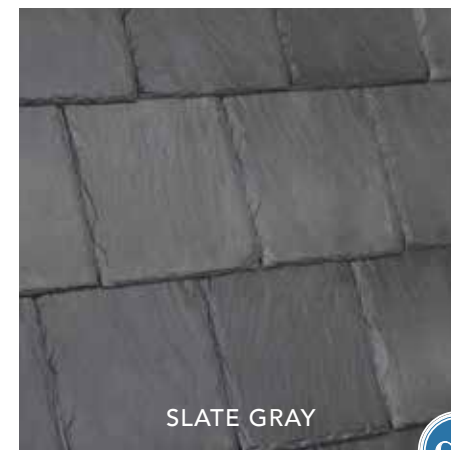

BELLAFORTÉ SLATE

BELLAFORTÉ SLATE
SLATE GRAY

DALLAS, TEXAS

From softball-sized hail and tornadoes to extended stretches of scorching 100°+ days, "The Big D" poses all manner of challenges for roofing materials.

*The look will amaze you.
The price might surprise you.*

Designed to reduce material costs, Bellaforté puts the look of slate within reach, and with it the premium aesthetics and performance that asphalt shingles can only dream about.

With DaVinci Bellaforté, the look of slate may be more attainable than you think.