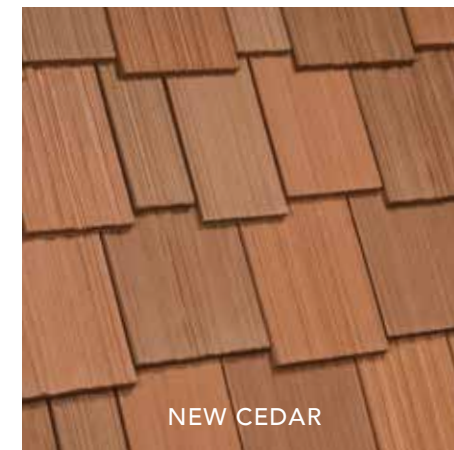

CHESAPEAKE

NEW CEDAR