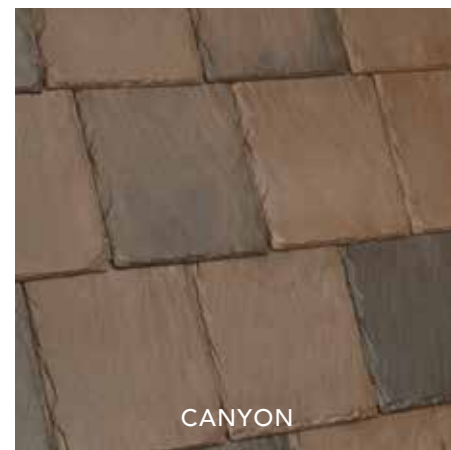

BELLAFORTÉ SLATE

BELLAFORTÉ SLATE
SLATE GRAY

DALLAS, TEXAS

From softball-sized hail and tornadoes to extended stretches of scorching 100°+ days, "The Big D" poses all manner of challenges for roofing materials.

*The look will amaze you.
The price might surprise you.*

Designed to reduce material costs, Bellaforté puts the look of slate within reach, and with it the premium aesthetics and performance that asphalt shingles can only dream about.

With DaVinci Bellaforté, the look of slate may be more attainable than you think.