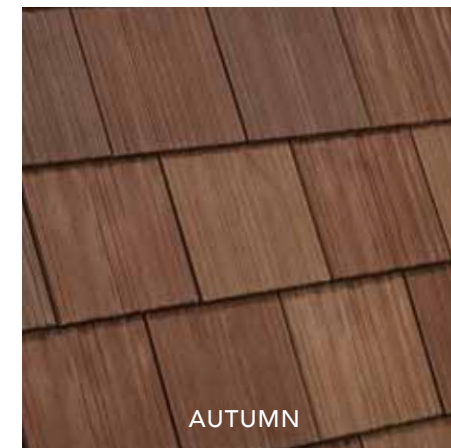

“
IT IS ONE OF THE MOST FLAWLESSLY REPLICATING PRODUCTS OUT THERE, AND WE’VE LOOKED AT ALL OF THEM, BELIEVE ME.
— DANIEL,
RESIDENTIAL ARCHITECT