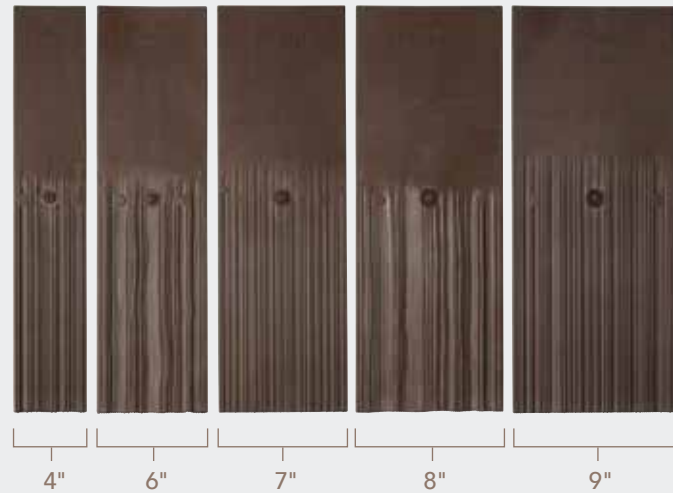

DAVINCI SHAKE

If you love the look of cedar shake, there's no reason to shy away from it. Whether you're building a new home or replacing an existing shake roof, DaVinci eliminates the pesky concerns of ongoing maintenance and lets your heart get exactly what it wants.

MULTI-WIDTH

Achieve the authentic look of rough-hewn, hand-split cedar shake with subtle color shifts and randomly-staggered overlaps.