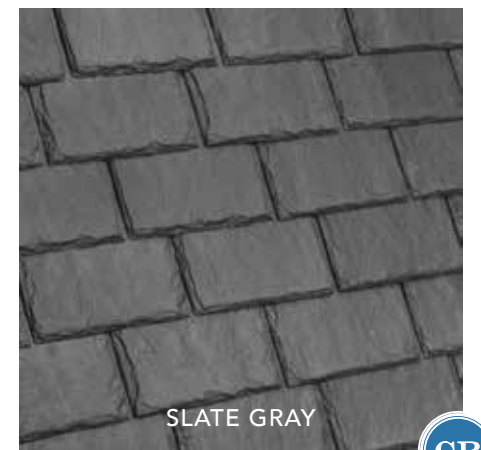

SINGLE-WIDTH
SLATE

BROWNSTONE

SONORA

EUROPEAN

CANYON

SLATE BLACK

SLATE GRAY

EVERGREEN

CASTLE GRAY

SMOKEY GRAY

— COOL ROOF —

SINGLE-WIDTH SLATE

BELLAFORTÉ SLATE

BELLAFORTÉ SLATE
SLATE GRAY

DALLAS, TEXAS

From softball-sized hail and tornadoes to extended stretches of scorching 100°+ days, "The Big D" poses all manner of challenges for roofing materials.